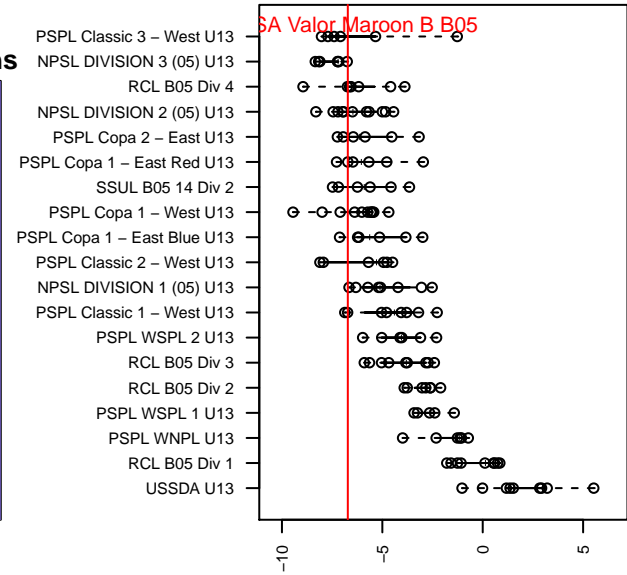

**attack and defense rating
relative to others at age
and all opponents in last 13 months**