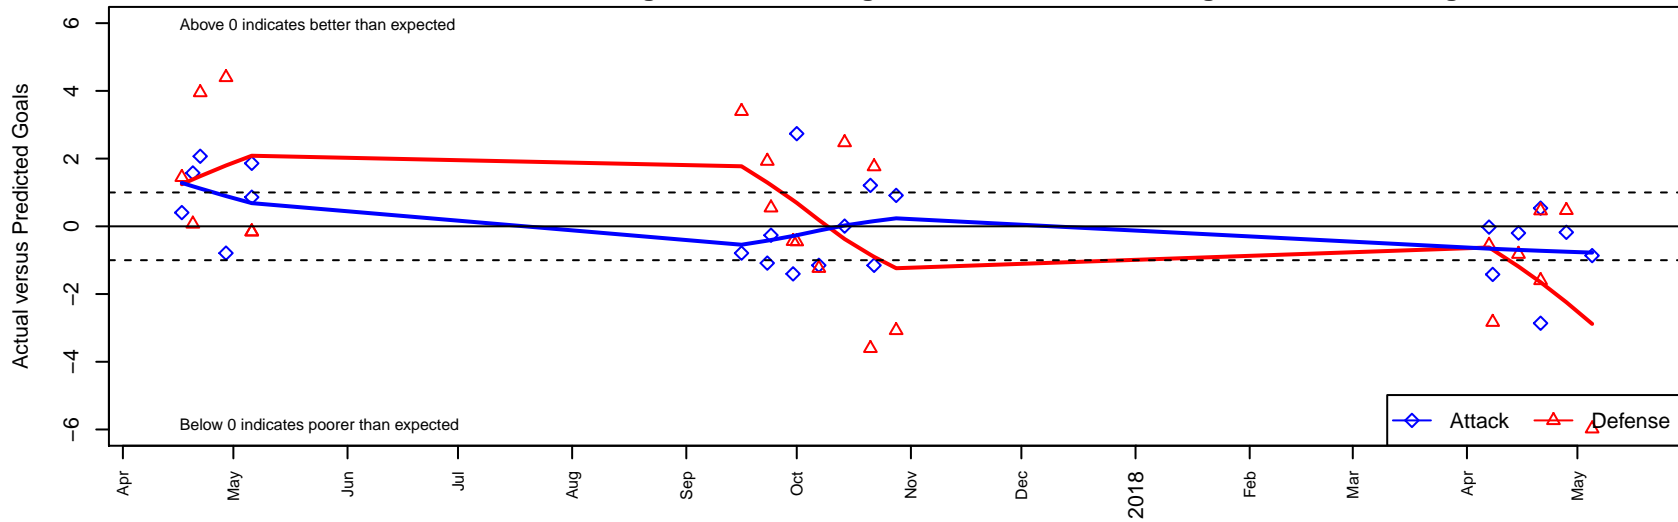

IEYSA Valor Maroon B B05

Inland Empire YSA
 Cheney, WA
 B05 total strength=617
 attack=0.89 defense=0.32
 fall league = PSPL Copa 1 – East Red U13
 spr league = Spr PSPL EWA – '05 Copa 2 – East U13
 notes= Cong 2016

alt names used:
 IEYSA B05 Valor SC Maroon Cong B
 IEYSA B05 Valor SC Maroon Cong

Venues played:
 2016 Spr PSPL–Inland Copa Classic U12
 2017 PSPL Copa 1 – East Red U13
 2017 Spr PSPL EWA – '05 Copa 2 – East U13

IEYSA Valor Maroon B B05
 Dots are actual minus expected GF (blue circles) and GA (red triangles).
 Blue line is smoothed change in attack strength. Red is smoothed change in defense strength.

**attack and defense variance (black dot)
relative to other teams
and top 10 in region**